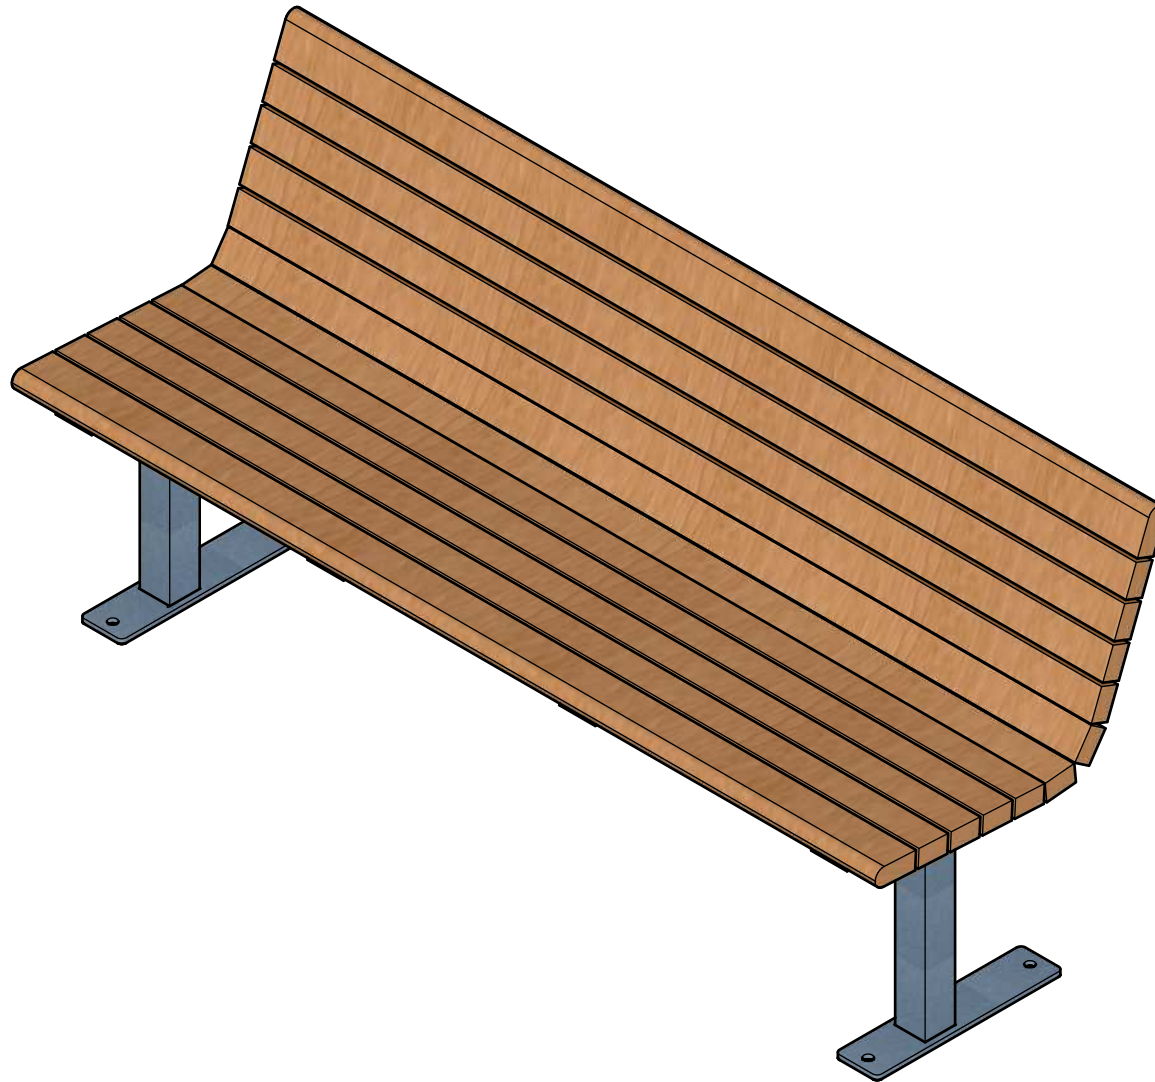

WISHBONE SITE FURNISHINGS
210-27090 GLOUCESTER WAY LANGLEY, BC

DWG. TITLE: CHAT 6FT BENCH WITHOUT ARMRESTS
REVISION: 27/05/22 R:00

MATERIAL:
ALUMINUM

DWG. NO.
DWSBP270522000

DRAWN BY:
GARY PARMAR

PATTERN NO.
N/A

MODEL NO.
CHBNA-6

SCALE:
1:16

SHEET:
1 OF 2

DATE:
27 MAY 22

WISHBONE SITE FURNISHINGS

210-27090 GLOUCESTER WAY LANGLEY, BC

DWG. TITLE: CHAT 6FT BENCH WITHOUT ARMRESTS

REVISION: 27/05/22 R:00

MATERIAL:
ALUMINUM

DWG. NO.
DWSBP270522000

DRAWN BY:
GARY PARMAR

PATTERN NO.
N/A

MODEL NO.
CHBNA-6

SCALE:
AS SHOWN

SHEET:
2 OF 2

DATE:
27 MAY 22